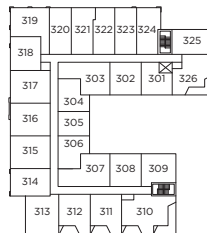

Loft / One Bathroom

THE SCOTT

INTERIOR / 496 - 510 SQ FT.
EXTERIOR / 90 SQ FT.

LEVEL 1

LEVEL 2

LEVEL 3

LEVEL 4

TheScottLiving.com