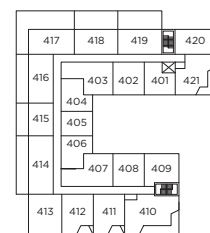

Loft / One Bathroom

THE SCOTT

INTERIOR / 496 - 510 SQ FT.
EXTERIOR / 90 SQ FT.

LEVEL 1

LEVEL 2

LEVEL 3

LEVEL 4

TheScottLiving.com