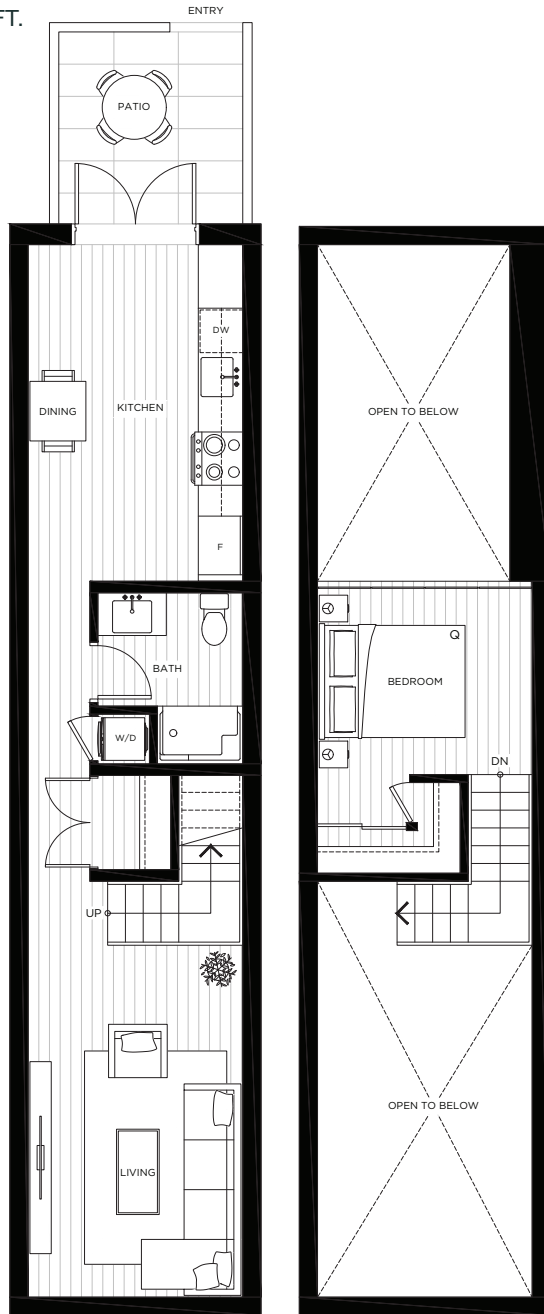

Loft / One Bathroom

THE SCOTT

INTERIOR / 496 - 510 SQ FT.
EXTERIOR / 90 SQ FT.

LEVEL 1

LEVEL 2

LEVEL 3

LEVEL 4

TheScottLiving.com