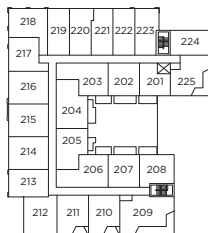

Loft / One Bathroom

THE SCOTT

INTERIOR / 496 - 510 SQ FT.
EXTERIOR / 90 SQ FT.

LEVEL 1

LEVEL 2

LEVEL 3

LEVEL 4

TheScottLiving.com