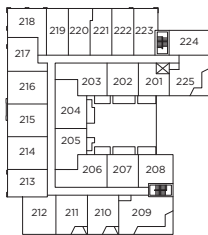

Loft / One Bathroom

# THE SCOTT

INTERIOR / 403 SQ. FT.  
EXTERIOR / 90 SQ. FT.

LEVEL 1

LEVEL 2

LEVEL 3

LEVEL 4