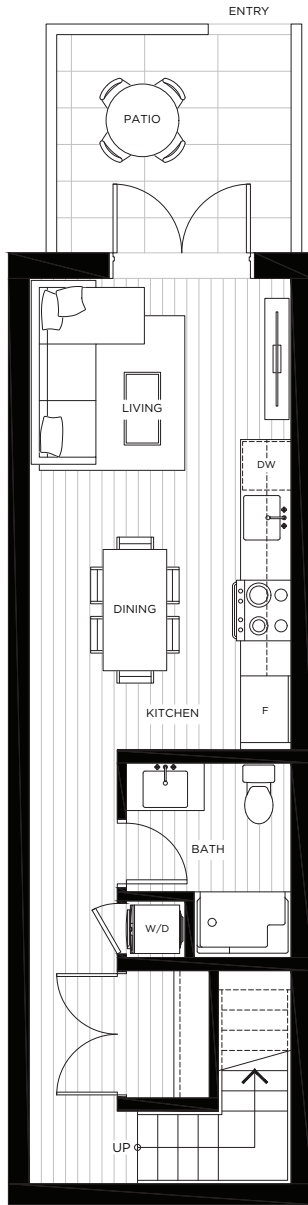

Loft / One Bathroom

# THE SCOTT

INTERIOR / 403 SQ. FT.  
EXTERIOR / 90 SQ. FT.

LEVEL 1

LEVEL 2

LEVEL 3

LEVEL 4