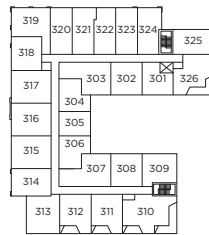

Loft / One Bathroom

# THE SCOTT

INTERIOR / 403 SQ. FT.  
EXTERIOR / 90 SQ. FT.

LEVEL 1

LEVEL 2

LEVEL 3

LEVEL 4