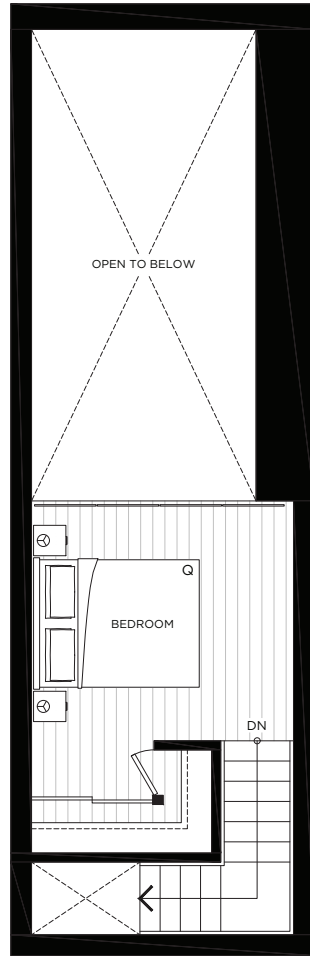

Loft / One Bathroom

# THE SCOTT

INTERIOR / 403 SQ. FT.  
EXTERIOR / 90 SQ. FT.

LEVEL 1

LEVEL 2

LEVEL 3

LEVEL 4