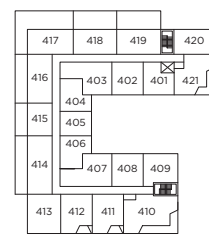

# THE SCOTT

INTERIOR / 403 SQ. FT.  
EXTERIOR / 90 SQ. FT.

LEVEL 1

LEVEL 2

LEVEL 3

LEVEL 4