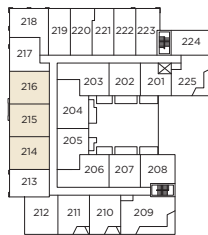

D1

One Bedroom + Two Den / One Bathroom

THE SCOTT

INTERIOR / 668 - 678 SQ FT.

LEVEL 1

LEVEL 2

LEVEL 3

LEVEL 4