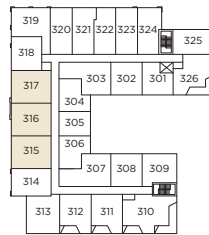

D1

One Bedroom + Two Den / One Bathroom

THE SCOTT

INTERIOR / 668 - 678 SQ FT.

LEVEL 1

LEVEL 2

LEVEL 3

LEVEL 4