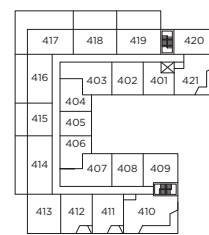

D1

One Bedroom + Two Den / One Bathroom

THE SCOTT

INTERIOR / 668 - 678 SQ FT.

LEVEL 1

LEVEL 2

LEVEL 3

LEVEL 4