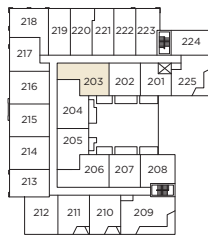

C18

One Bedroom + Den / One Bathroom

THE SCOTT

INTERIOR / 700 SQ. FT.
EXTERIOR / 0 - 75 SQ. FT.

LEVEL 1

LEVEL 2

LEVEL 3

LEVEL 4