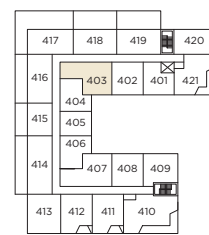

C18

One Bedroom + Den / One Bathroom

THE SCOTT

INTERIOR / 700 SQ. FT.
EXTERIOR / 0 - 75 SQ. FT.

LEVEL 1

LEVEL 2

LEVEL 3

LEVEL 4