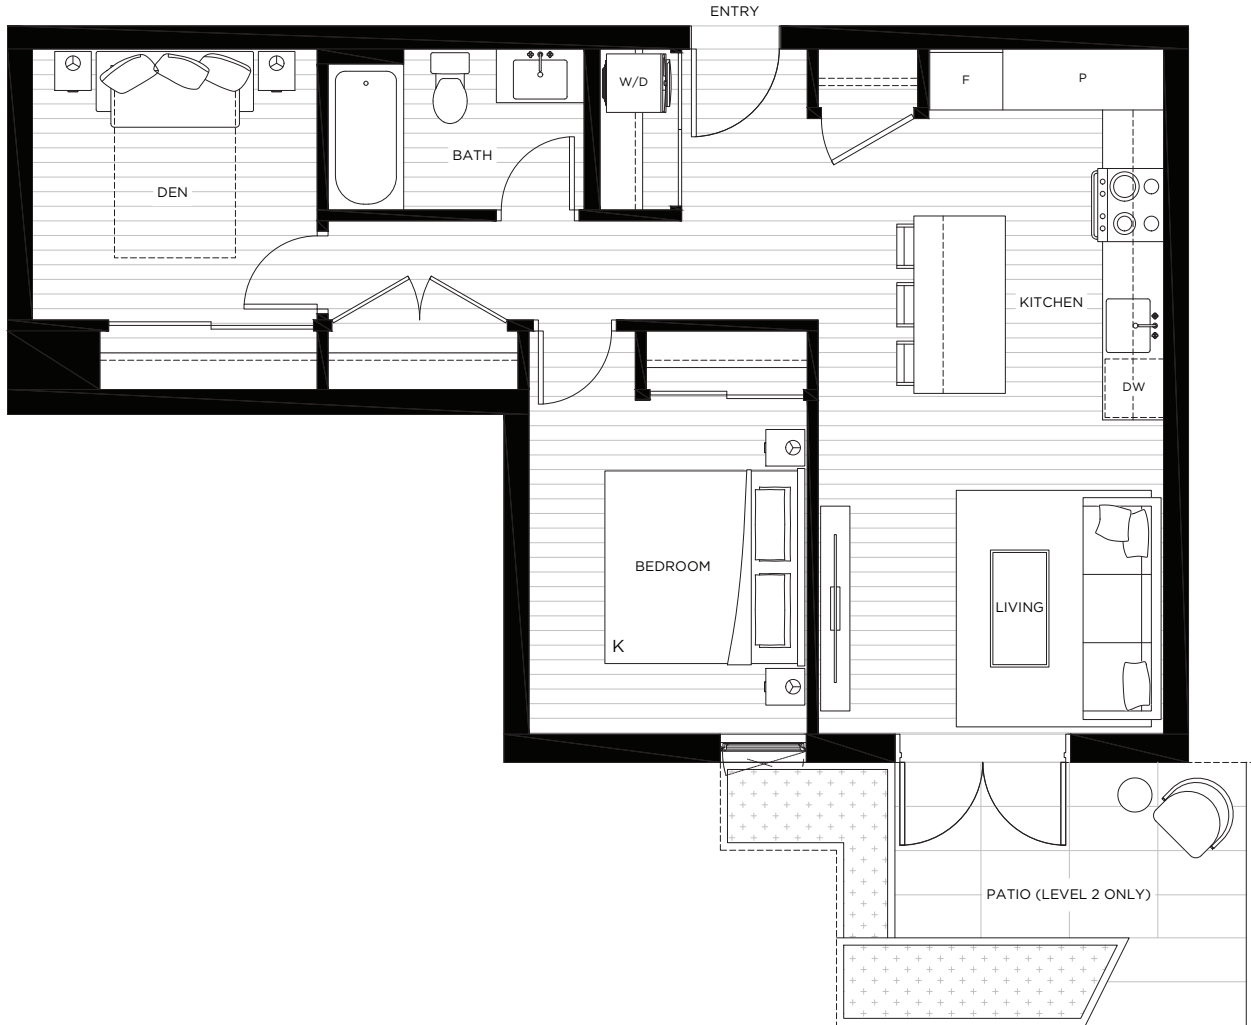

C18

One Bedroom + Den / One Bathroom

THE SCOTT

INTERIOR / 700 SQ. FT.
EXTERIOR / 0 - 75 SQ. FT.

LEVEL 1

LEVEL 2

LEVEL 3

LEVEL 4