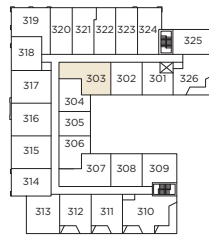

C18

One Bedroom + Den / One Bathroom

THE SCOTT

INTERIOR / 700 SQ. FT.
EXTERIOR / 0 - 75 SQ. FT.

LEVEL 1

LEVEL 2

LEVEL 3

LEVEL 4