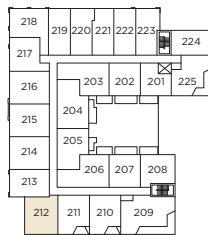

C17

One Bedroom + Den / One Bathroom

THE SCOTT

INTERIOR / 647 - 667 SQ. FT.

LEVEL 1

LEVEL 2

LEVEL 3

LEVEL 4