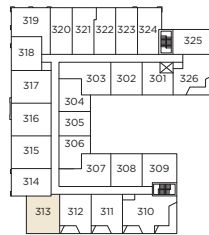

C17

One Bedroom + Den / One Bathroom

THE SCOTT

INTERIOR / 647 - 667 SQ. FT.

LEVEL 1

LEVEL 2

LEVEL 3

LEVEL 4