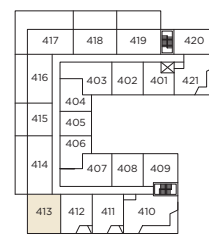

C17

One Bedroom + Den / One Bathroom

THE SCOTT

INTERIOR / 647 - 667 SQ. FT.

LEVEL 1

LEVEL 2

LEVEL 3

LEVEL 4