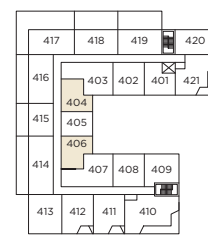

LEVEL 4

TheScottLiving.com

Pacific Cove Properties reserves the right to make changes and modifications to the information contained herein. Availability, rates, sizes, specifications, layouts, and materials are approximate only and are subject to change without notice E.&O.E.