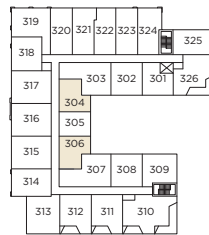

B13

One Bedroom / One Bathroom

THE SCOTT

INTERIOR / 452 - 460 SQ. FT.
 EXTERIOR / 0 - 80 SQ. FT.

Suites 205, 406

Suites 304, 306, 404

LEVEL 1

LEVEL 2