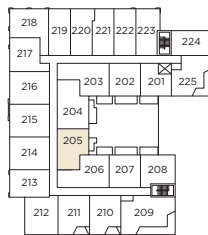

B13

One Bedroom / One Bathroom

THE SCOTT

INTERIOR / 452 - 460 SQ. FT.
 EXTERIOR / 0 - 80 SQ. FT.

Suites 205, 406

Suites 304, 306, 404

LEVEL 1

LEVEL 2