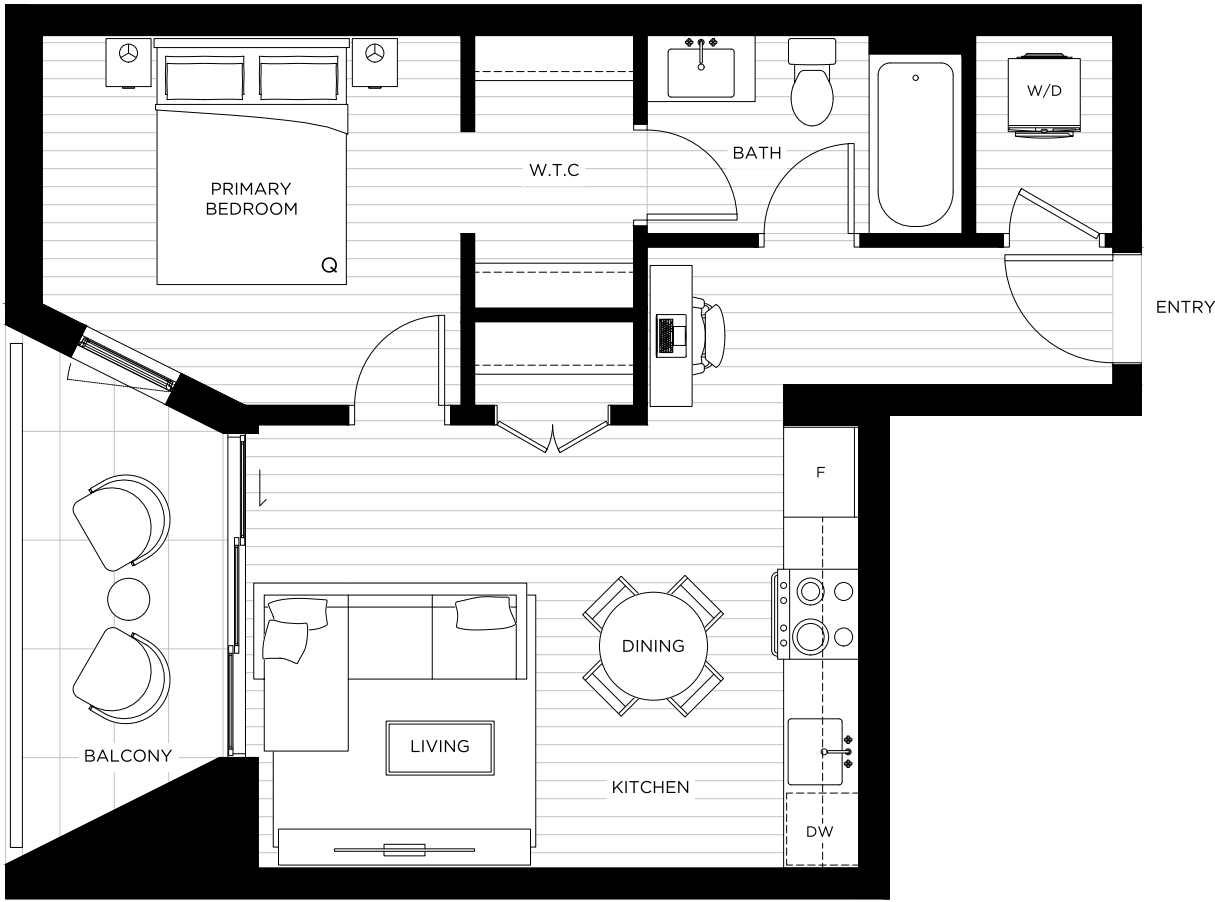

THE SCOTT

B6

One Bedroom / One Bathroom

INTERIOR / 508 - 509 SQ.FT.
EXTERIOR / 74 - 75 SQ.FT.

LEVEL 2

LEVEL 4

NORTH